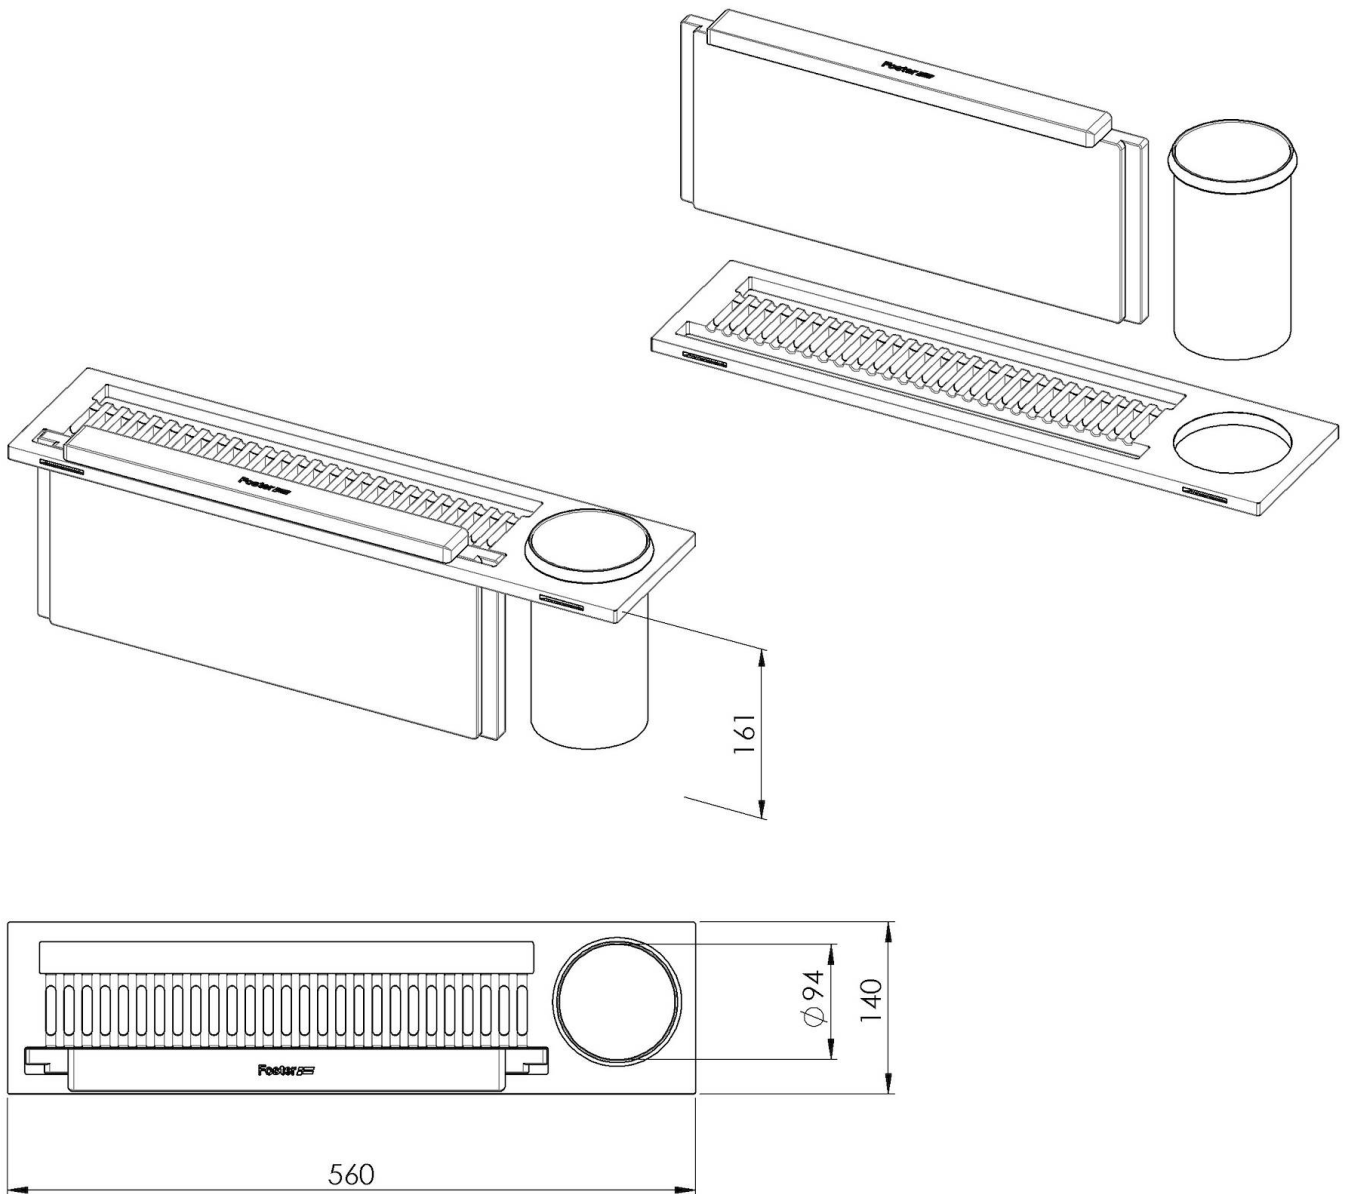

TECHNICAL DATA

8100 700

- 1 x supporto black / 1 x black support
- 1 x tagliere iroko / 1 x iroko cutting board
- 1 x portabottiglie / 1 x bottle holder